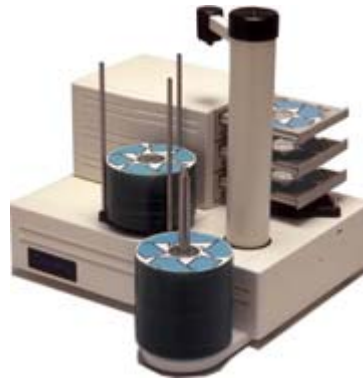

MiniMax 150-3