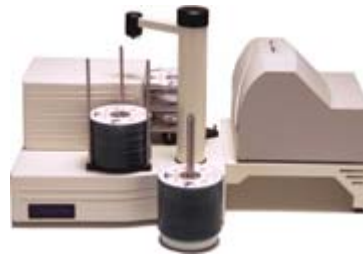

3 Drive MiniMax with Inkjet Printer